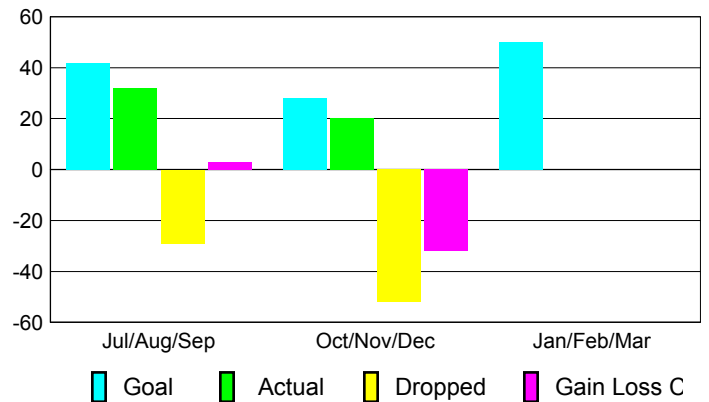

Membership Results 2012-2013

Goal, New, Dropped, Gain/Loss

Comparison of Membership Gain/Loss

Current Year Compared to the Previous Year